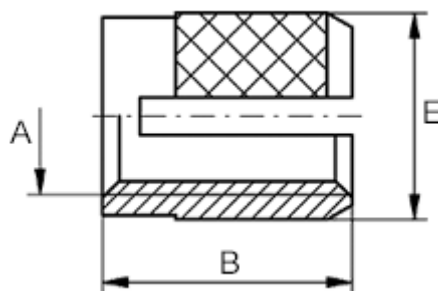

# Data Sheet

Article number: 12841000080800  
Description: KLEE-coil 841 000 080.800  
M8 Brass

## Measures

---

Female thread A	= M8
Length B	= 13.0
Min distance to edge	= 7.0
Outer diameter E	= 10.00
Recommended bore diameter	= 9.5 to 9.6